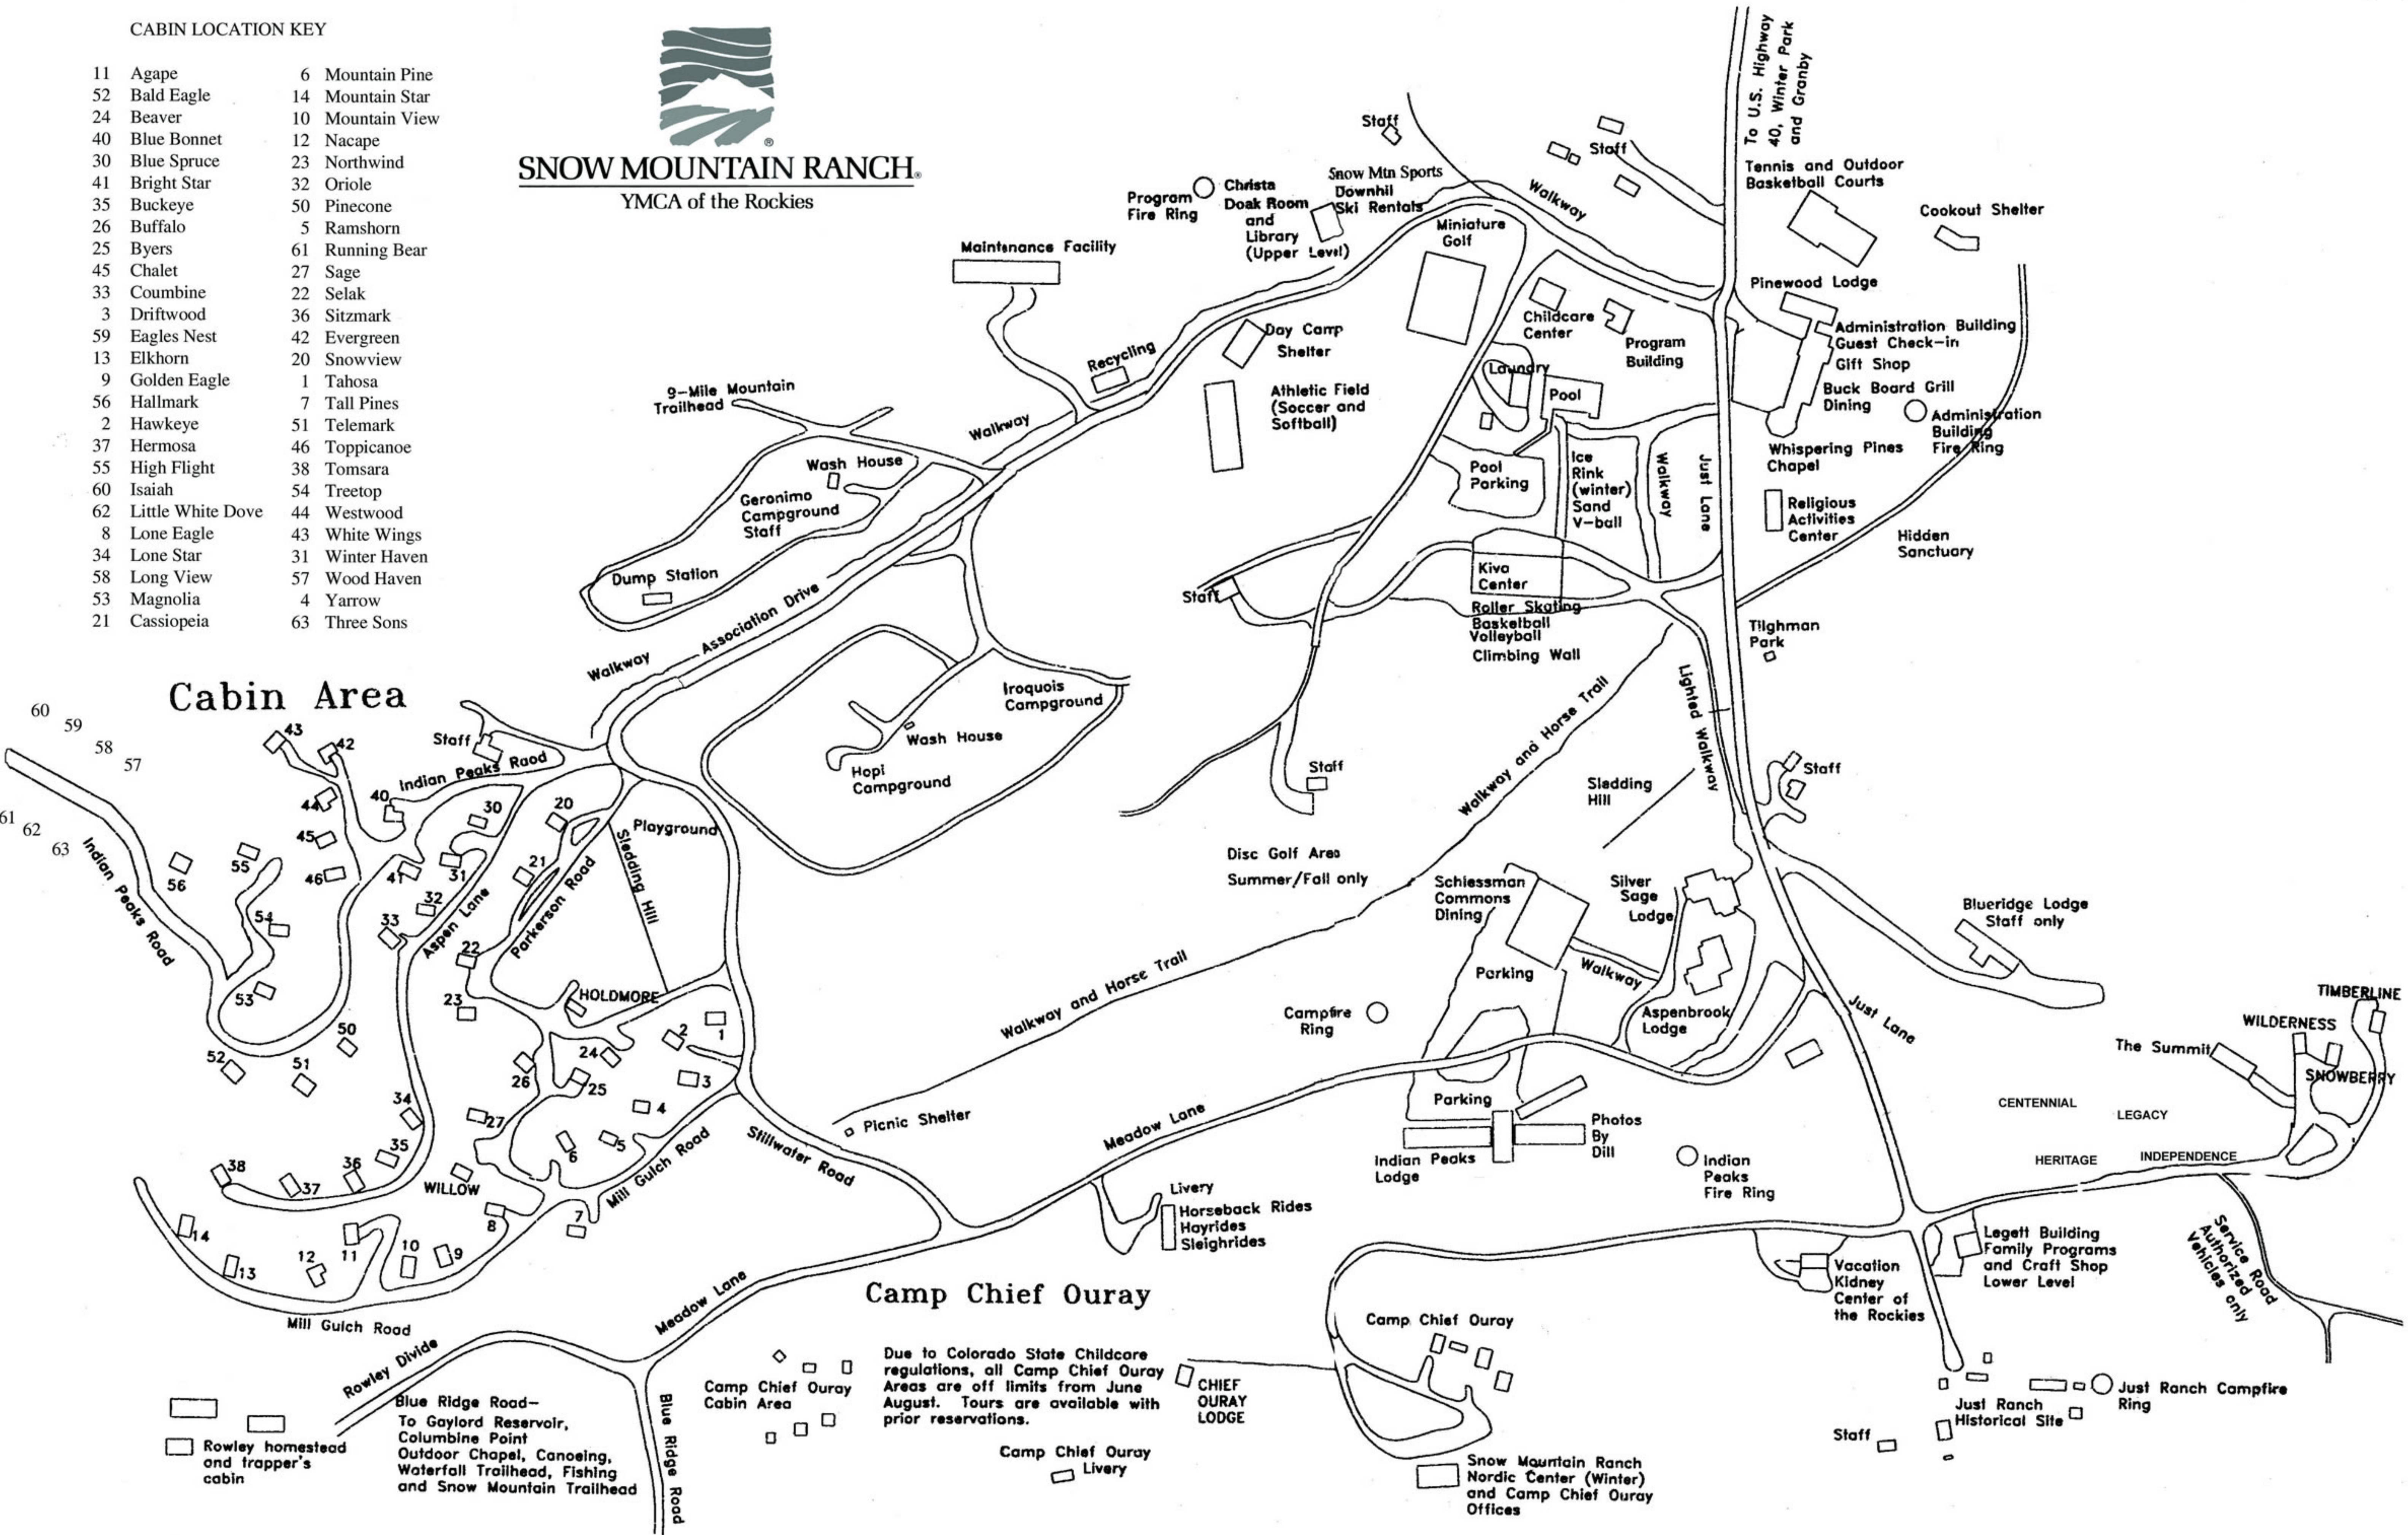

CABIN LOCATION KEY

- | | |
|----------------------|------------------|
| 11 Agape | 6 Mountain Pine |
| 52 Bald Eagle | 14 Mountain Star |
| 24 Beaver | 10 Mountain View |
| 40 Blue Bonnet | 12 Nacape |
| 30 Blue Spruce | 23 Northwind |
| 41 Bright Star | 32 Oriole |
| 35 Buckeye | 50 Pinecone |
| 26 Buffalo | 5 Ramshorn |
| 25 Byers | 61 Running Bear |
| 45 Chalet | 27 Sage |
| 33 Coumbine | 22 Selak |
| 3 Driftwood | 36 Sitzmark |
| 59 Eagles Nest | 42 Evergreen |
| 13 Elkhorn | 20 Snowview |
| 9 Golden Eagle | 1 Tahosa |
| 56 Hallmark | 7 Tall Pines |
| 2 Hawkeye | 51 Telemark |
| 37 Hermosa | 46 Toppicanoe |
| 55 High Flight | 38 Tomsara |
| 60 Isaiah | 54 Treetop |
| 62 Little White Dove | 44 Westwood |
| 8 Lone Eagle | 43 White Wings |
| 34 Lone Star | 31 Winter Haven |
| 58 Long View | 57 Wood Haven |
| 53 Magnolia | 4 Yarrow |
| 21 Cassiopeia | 63 Three Sons |

SNOW MOUNTAIN RANCH
YMCA of the Rockies

Cabin Area

Camp Chief Ouray

Due to Colorado State Childcare regulations, all Camp Chief Ouray Areas are off limits from June August. Tours are available with prior reservations.

CHIEF OURAY LODGE

Camp Chief Ouray Livery

Rowley homestead and trapper's cabin

Blue Ridge Road—To Gaylord Reservoir, Columbine Point Outdoor Chapel, Canoeing, Waterfall Trailhead, Fishing and Snow Mountain Trailhead