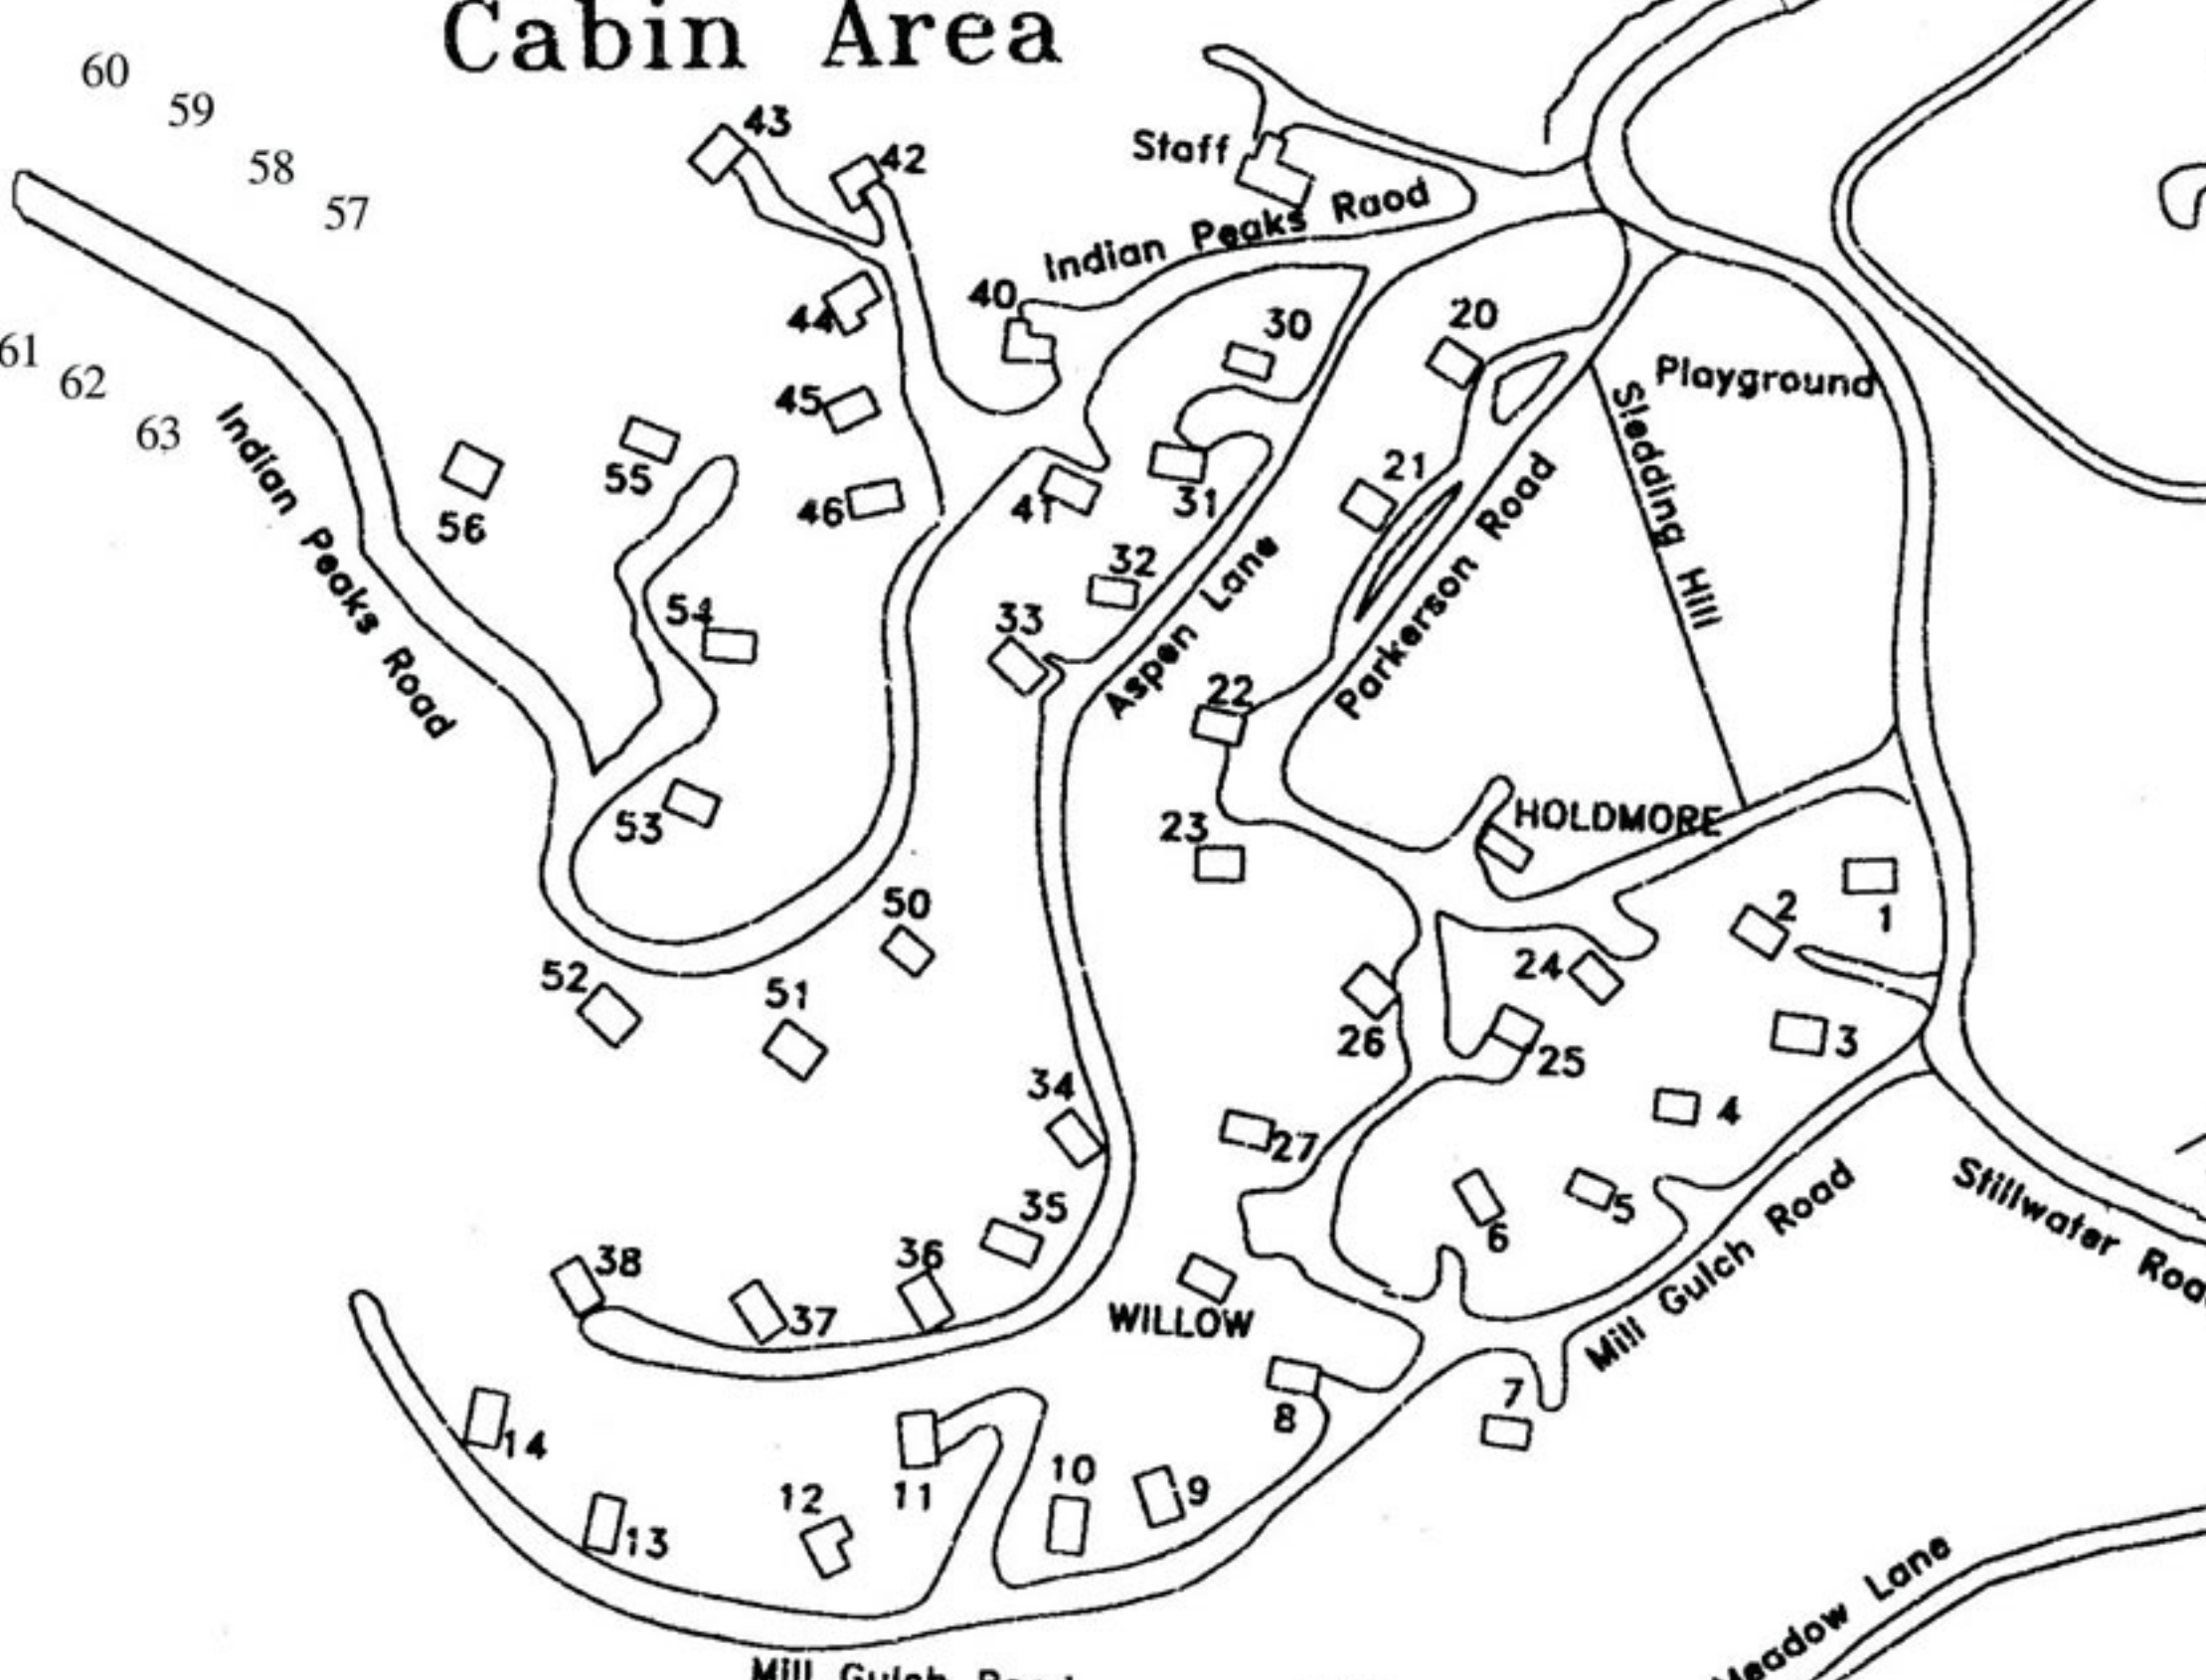

CABIN LOCATION KEY

- | | |
|----------------------|------------------|
| 11 Agape | 6 Mountain Pine |
| 52 Bald Eagle | 14 Mountain Star |
| 24 Beaver | 10 Mountain View |
| 40 Blue Bonnet | 12 Nacape |
| 30 Blue Spruce | 23 Northwind |
| 41 Bright Star | 32 Oriole |
| 35 Buckeye | 50 Pinecone |
| 26 Buffalo | 5 Ramshorn |
| 25 Byers | 61 Running Bear |
| 45 Chalet | 27 Sage |
| 33 Coumbine | 22 Selak |
| 3 Driftwood | 36 Sitzmark |
| 59 Eagles Nest | 42 Evergreen |
| 13 Elkhorn | 20 Snowview |
| 9 Golden Eagle | 1 Tahosa |
| 56 Hallmark | 7 Tall Pines |
| 2 Hawkeye | 51 Telemark |
| 37 Hermosa | 46 Toppicanoe |
| 55 High Flight | 38 Tomsara |
| 60 Isaiah | 54 Treetop |
| 62 Little White Dove | 44 Westwood |
| 8 Lone Eagle | 43 White Wings |
| 34 Lone Star | 31 Winter Haven |
| 58 Long View | 57 Wood Haven |
| 53 Magnolia | 4 Yarrow |
| 21 Cassiopeia | 63 Three Sons |

SNOW MOUNTAIN RANCH
YMCA of the Rockies

Cabin Area

Camp Chief Ouray

Due to Colorado State Childcare regulations, all Camp Chief Ouray Areas are off limits from June August. Tours are available with prior reservations.

CHIEF OURAY LODGE

Camp Chief Ouray Livery

Rowley homestead and trapper's cabin

Blue Ridge Road—To Gaylord Reservoir, Columbine Point Outdoor Chapel, Canoeing, Waterfall Trailhead, Fishing and Snow Mountain Trailhead