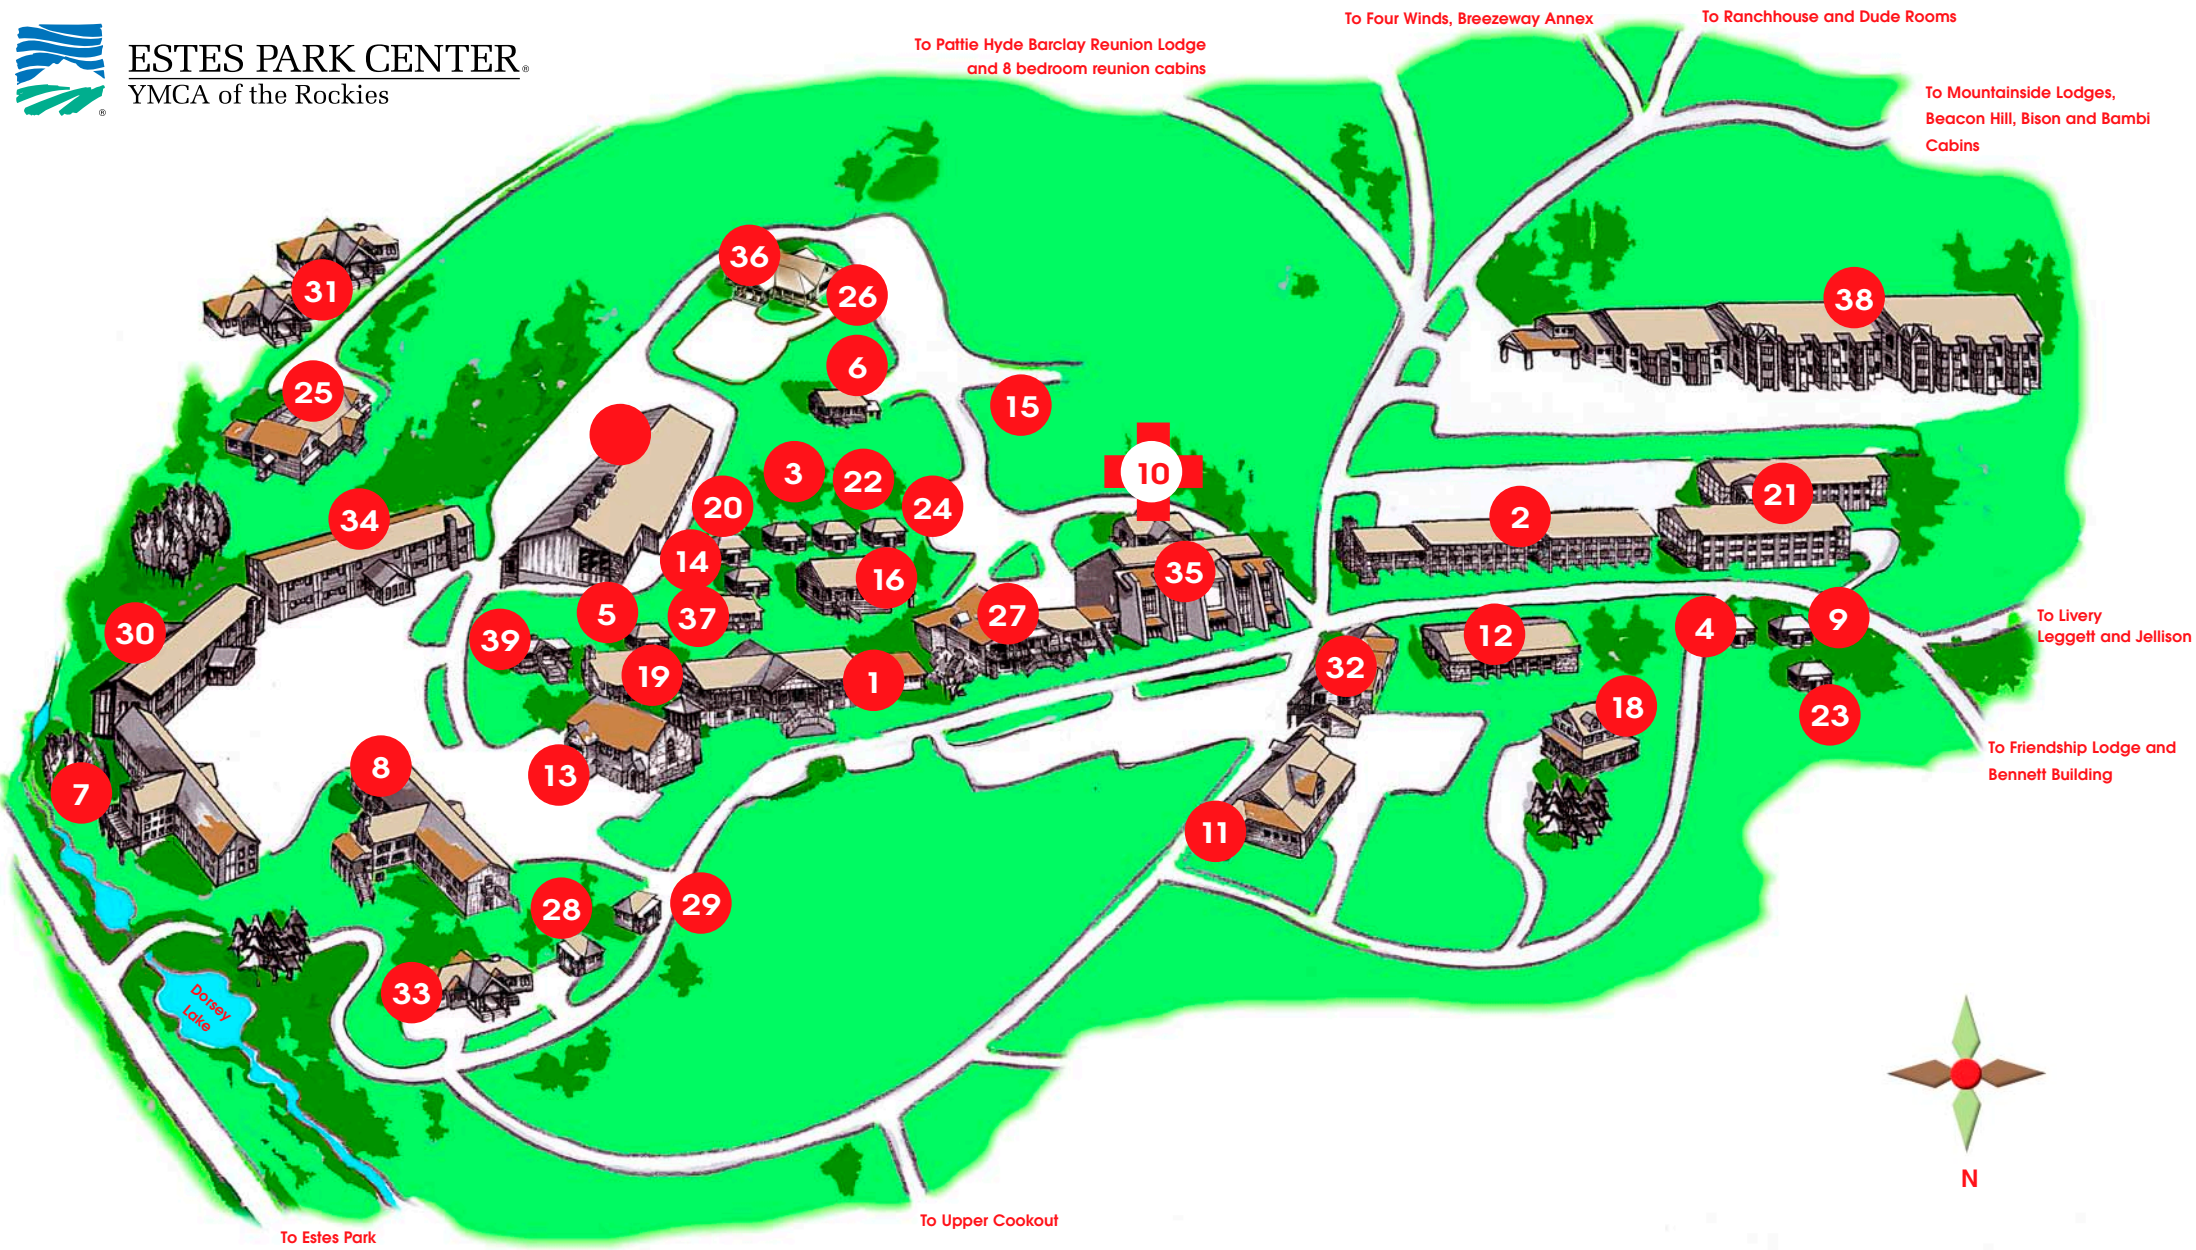

ESTES PARK CENTER
YMCA of the Rockies

- 1 Administration Building
Conference Office
ATM
General Store
- 2 Alpen Inn
- 3 Arkansas Meeting Cabin
- 4 Birch Meeting Cabin
- 5 Colorado Meeting Cabin
- 6 Dakota Meeting Cabin

- 7 Deer Ridge Lodge
- 8 Eagle Cliff Lodge
- 9 Elm Meeting Cabin
- 10 Gaylord First Aid Station
- 11 Hempel Family Program Building
- 12 Henry Dorsey Jr. Memorial Pool
- 13 Hyde Chapel/Dannen Chapel
- 14 Kansas Meeting Cabin

- 15 Laundry
- 16 Lewis A. Dick Hall
- 17 Longhouse Conference/
Recreation Center
- 18 Lula W. Dorsey Museum
- 19 Maude Jellison Library
- 20 Missouri Meeting Cabin
- 21 Mt. Ypsilon Lodge

- 22 Nebraska Meeting Cabin
- 23 Oak Meeting Cabin
- 24 Oklahoma Meeting Cabin
- 25 Pattie Hyde Barclay
Reunion Lodge
- 26 Photo Park
- 27 Pine Room Restaurant
- 27 Post Office

- 28 Ptarmigan Meeting Cabin
- 29 Purple Finch Meeting Cabin
- 30 Rainbow Lodge
- 31 Reunion Cabins (8-bedroom)
- 32 Sweet Memorial Program
Building
- 33 Schlessman Executive
Offices/Group Sales

- 34 Twin Sisters Lodge
- 35 Walter G. Ruesch
Auditorium/Conference
Dining Room
- 36 Willome Conference
Center
- 37 Texas Meeting Cabin
- 38 Wind River Lodge
- 39 Women's Building